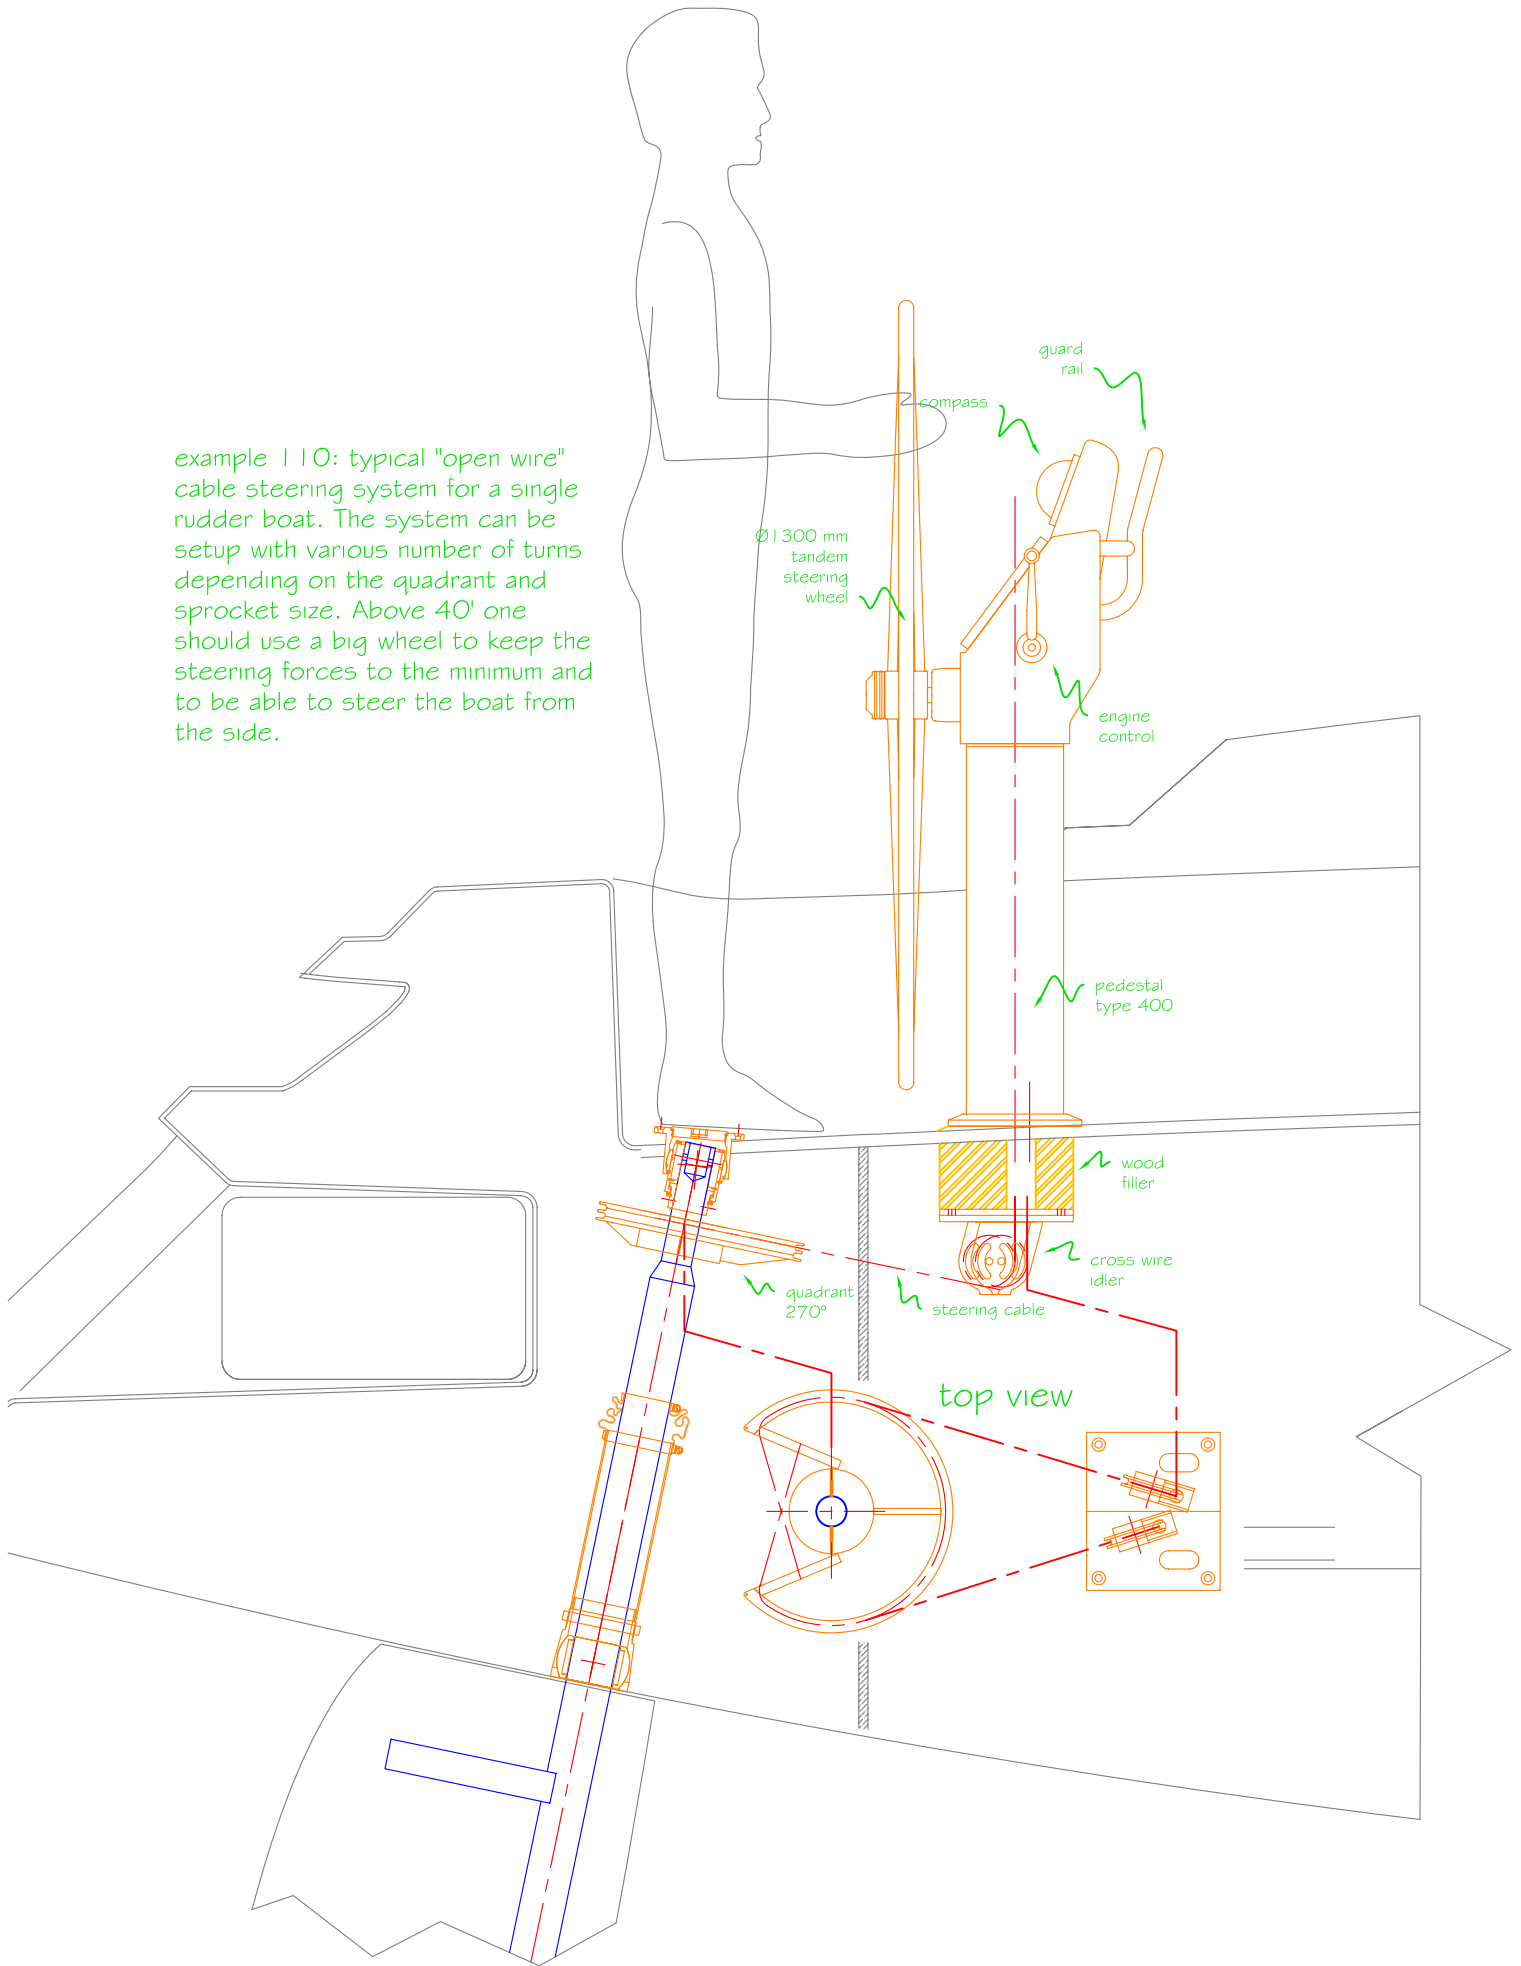

example 110: typical "open wire" cable steering system for a single rudder boat. The system can be setup with various number of turns depending on the quadrant and sprocket size. Above 40' one should use a big wheel to keep the steering forces to the minimum and to be able to steer the boat from the side.

Modify date	Project: Example 110, open wire cable steering system aft cockpit		 Nimbusvej 2 2670 Greve, Denmark Phone: +45-4615 5210 Fax: +45-4615 5208 www.jefa.com
Modify date	Scale	Date	
Modify date	Material	Drawing no.	
Modify date	Filename (dwg)		
Modify date	Drawn by		
Modify date			