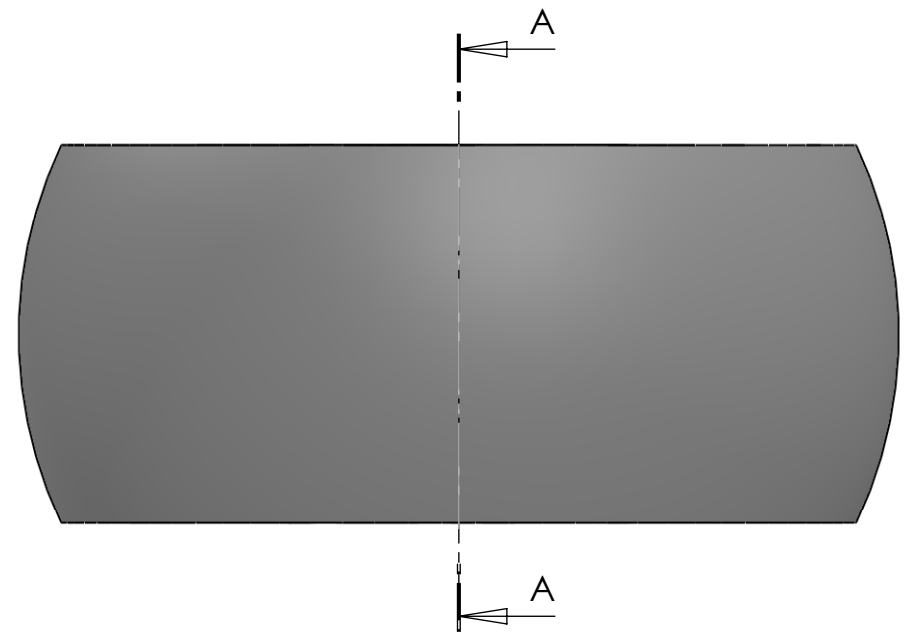

SECTION A-A
SCALE 1 : 1.5

DWG NR / NAME: M13-474-65 / Bearing Ball with Rollers				BATCH NR:	
PROJECT: Shaft 65mm, OD 175mm.				REKV.NR / ORDRE NR:	
DATE: 06-04-2011	NAME: JR	SCALE / PAPER: 1:3 / A4	MATERIAL: PETP	LOCATION:	ORDRE DATO:
MODIFY DATE: : /			WEIGHT: g	REV:	LEV.DATO: