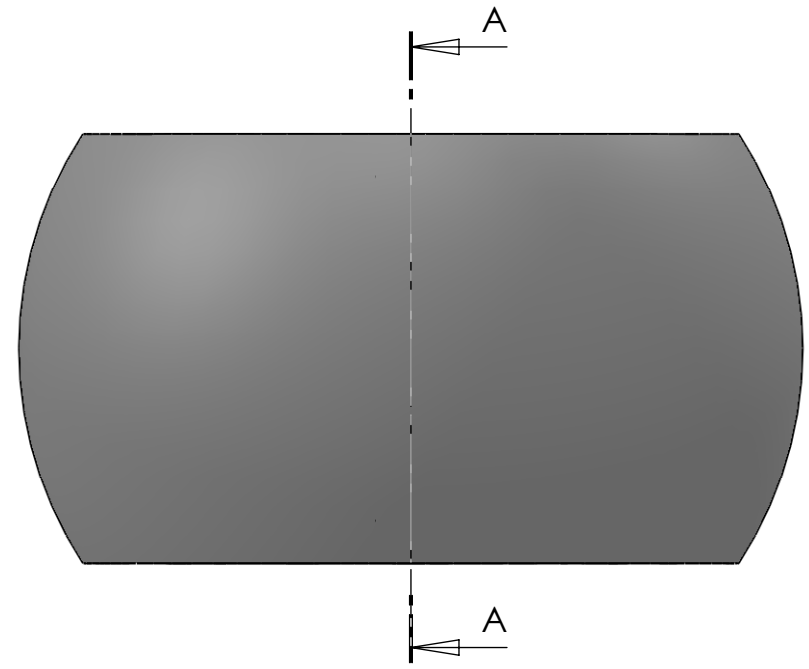

SECTION A-A
SCALE 1 : 1.25

DWG NR / NAME: M13-244-81 / Bearing Ball with Rollers				BATCH NR:	
PROJECT: Shaft 81mm, OD 130mm.				REKV.NR / ORDRE NR:	
DATE: 06-04-2011	NAME: JR	SCALE / PAPER: 1:2 / A4	MATERIAL: PETP	LOCATION:	ORDRE DATO:
MODIFY DATE: /			WEIGHT: g	REV:	LEV.DATO: