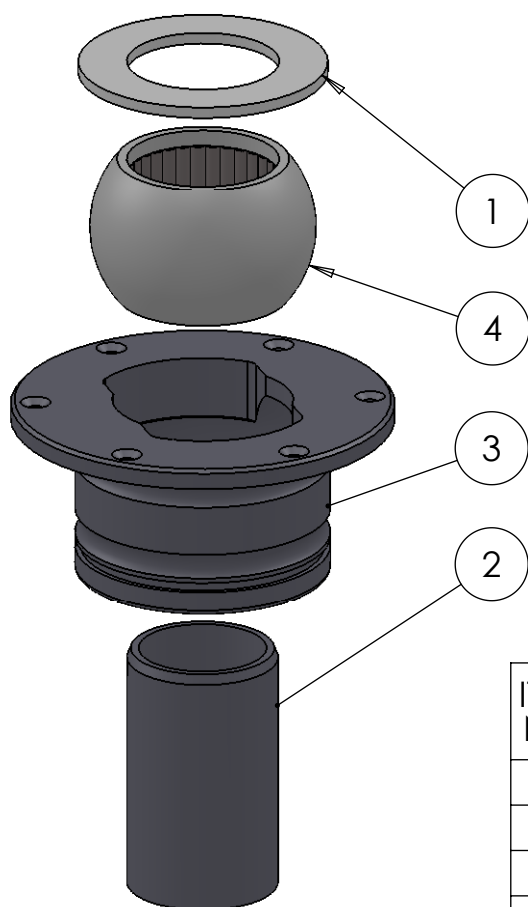

SECTION A-A
SCALE 1 : 2

ITEM NO.	PART NUMBER	PART NAME	Default/ QTY.
1	M07-131	Washer $\varnothing 60.5 \times \varnothing 99$	1
2	M71-190	SS Sleeve 2"	1
3	M71-230	Top bearing house 2"	1
4	M13-165-IN2,0	Ball with rollers	1

DWG NR / NAME:

7T020S / Top Bearing 2" with Sleeve

BATCH NR:

PROJECT:

REKV.NR / ORDRE NR:

DATE:
21-12-2011

NAME:
JR

SCALE / PAPER:
1:3 / A4