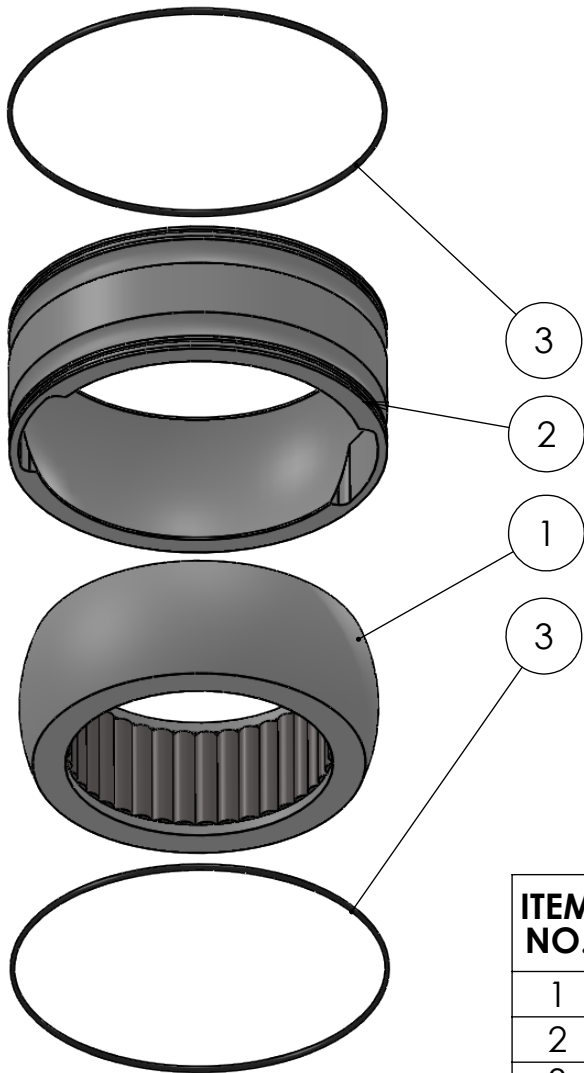

SECTION A-A
SCALE 1 : 2.5

ITEM NO.	PART NUMBER	PART NAME	Default/ QTY.
1	M13-550-137	Ball with rollers	1
2	M48-180	House ø200mm for ø190mm ball	1
3	O-ring	ø190 x 2.5	2

DWG NR / NAME: **6BB200137 / S-A bottom Roller bearing**

PROJECT: Shaft ø137mm

DATE: 31.01.2012

NAME: JR

SCALE / PAPER: 1:4 / A4

MATERIAL: WEIGHT: g

LOCATION:

BATCH NR:

REKV.NR / ORDRE NR: