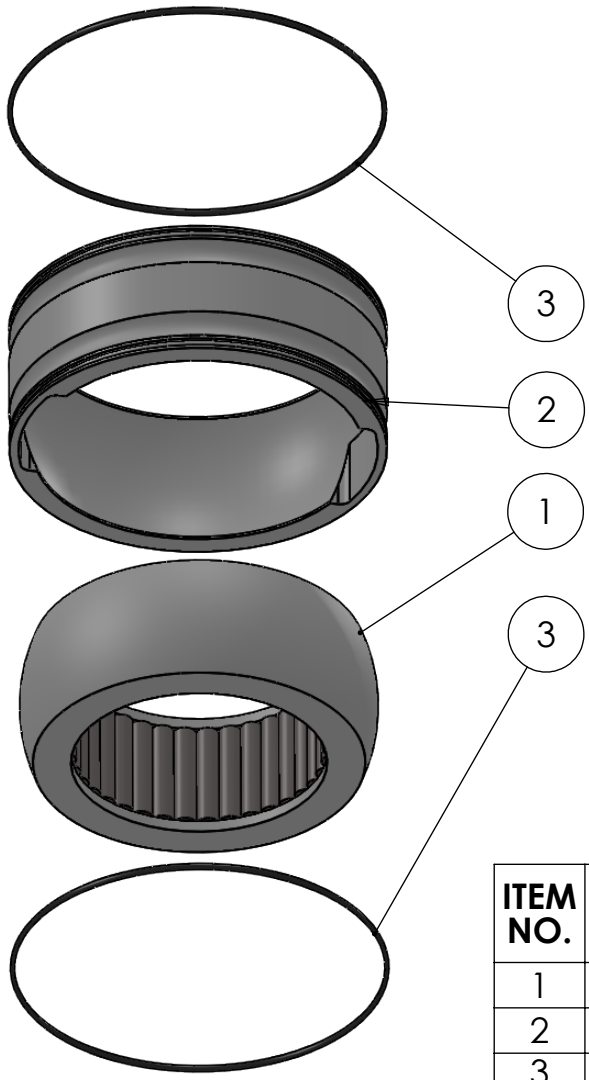

SECTION A-A
SCALE 1 : 2.5

ITEM NO.	PART NUMBER	PART NAME	Default/ QTY.
1	M13-545-131	Ball with rollers	1
2	M48-180	House ø200mm for ø190mm ball	1
3	O-ring	ø190 x 2.5	2

DWG NR / NAME:
6BB200131 / S-A bottom Roller bearing

PROJECT:
Shaft ø131mm

DATE:
31.01.2012

NAME:
JR

SCALE / PAPER:
1:4 / A4

MATERIAL:
WEIGHT: g

LOCATION:

BATCH NR:

REKV.NR / ORDRE NR: