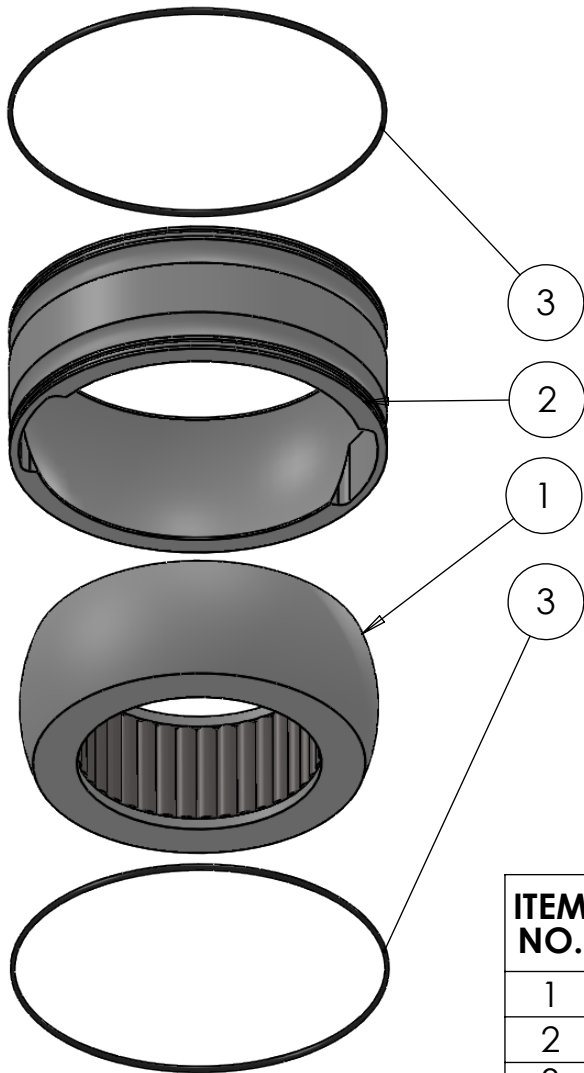

SECTION A-A  
SCALE 1 : 2.5

ITEM NO.	PART NUMBER	PART NAME	Default/ QTY.
1	M13-543-127	Ball with rollers	1
2	M48-180	House ø200mm for ø190mm ball	1
3	O-ring	ø190 x 2.5	2

DWG NR / NAME:

**6BB200127 / S-A bottom Roller bearing**

BATCH NR:

PROJECT:  
Shaft ø127mm

REKV.NR / ORDRE NR:

DATE:  
31.01.2012

NAME:  
JR

SCALE / PAPER:  
1:4 / A4

MATERIAL:  
WEIGHT: g

LOCATION: