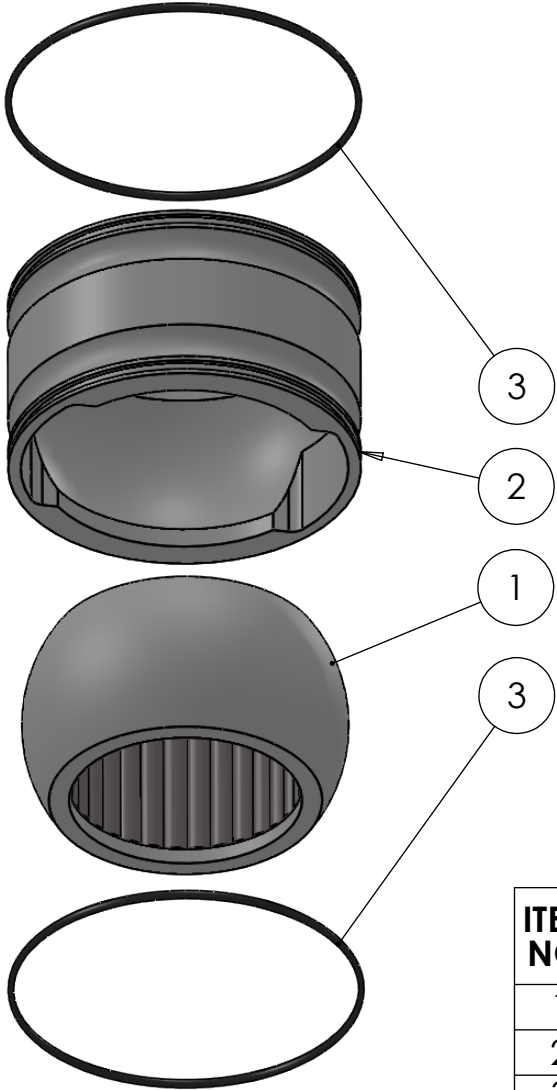

SECTION A-A
SCALE 1 : 2

ITEM NO.	PART NUMBER	PART NAME	Default/ QTY.
1	M13-248-91	Ball with rollers	1
2	M48-150	House ø140mm for ø130mm ball	1
3	O-ring	ø130 x 2.5	2

DWG NR / NAME:
6BB140091 / S-A bottom Roller bearing

PROJECT:
Shaft ø91mm

DATE:
31.01.2012

NAME:
JR

SCALE / PAPER:
1:3 / A4

MATERIAL:
WEIGHT: g

LOCATION:

REV:

BATCH NR: