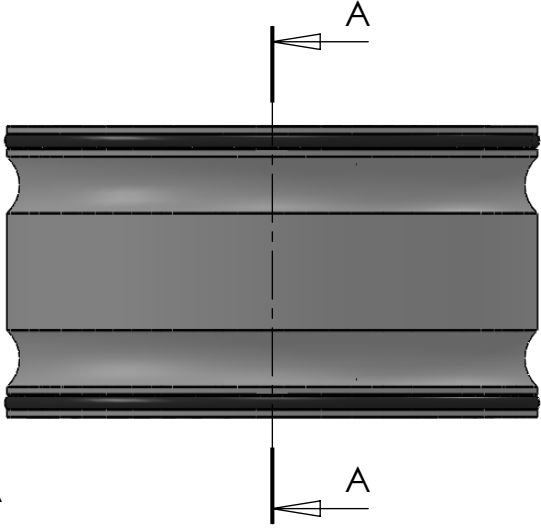

SECTION A-A
SCALE 1 : 2

ITEM NO.	PART NUMBER	PART NAME	Default/ QTY.
1	M13-248-91	Ball with rollers	1
2	M48-150	House ø140mm for ø130mm ball	1
3	O-ring	ø130 x 2.5	2

DWG NR / NAME:
6BB140091 / S-A bottom Roller bearing

PROJECT:
Shaft ø91mm

DATE:
31.01.2012

NAME:
JR

SCALE / PAPER:
1:3 / A4

MATERIAL:
WEIGHT: g

LOCATION:

REV:

BATCH NR: