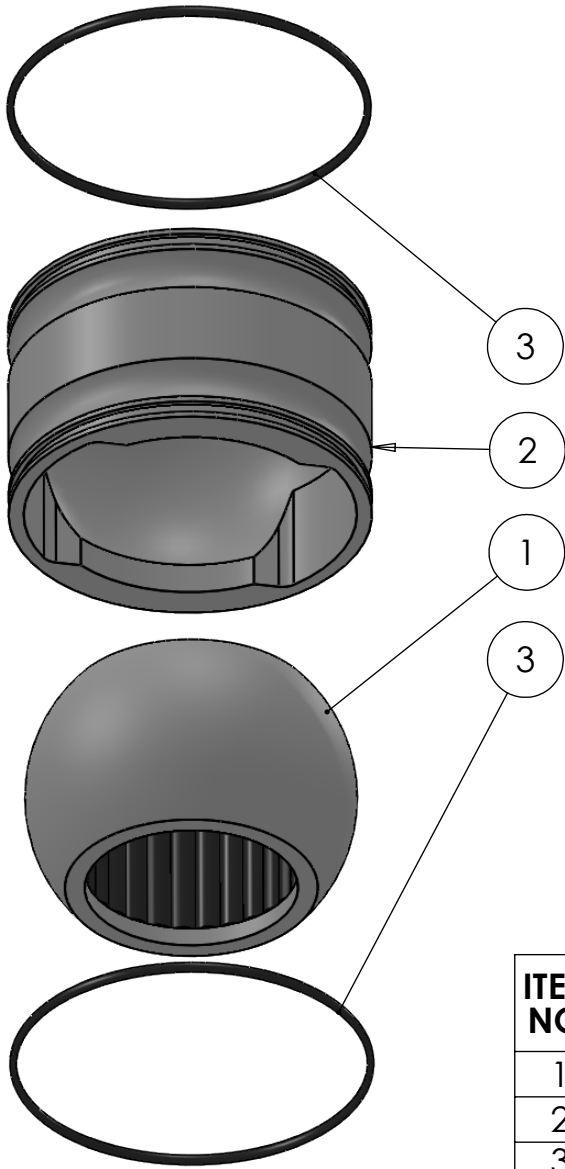

SECTION A-A
SCALE 1 : 1.5

ITEM NO.	PART NUMBER	PART NAME	Default/ QTY.
1	M13-209-70	Ball with rollers	1
2	M48-140	House ø120mm for ø110mm ball	1
3	O-ring	ø110 x 2,5	2

DWG NR / NAME:
6BB120070 / S-A bottom Roller bearing

PROJECT:
Shaft ø70mm

DATE:
31.01.2012

NAME:
JR

SCALE / PAPER:
1:2.5 / A4

MATERIAL:
WEIGHT: g

LOCATION:

REV:

BATCH NR: