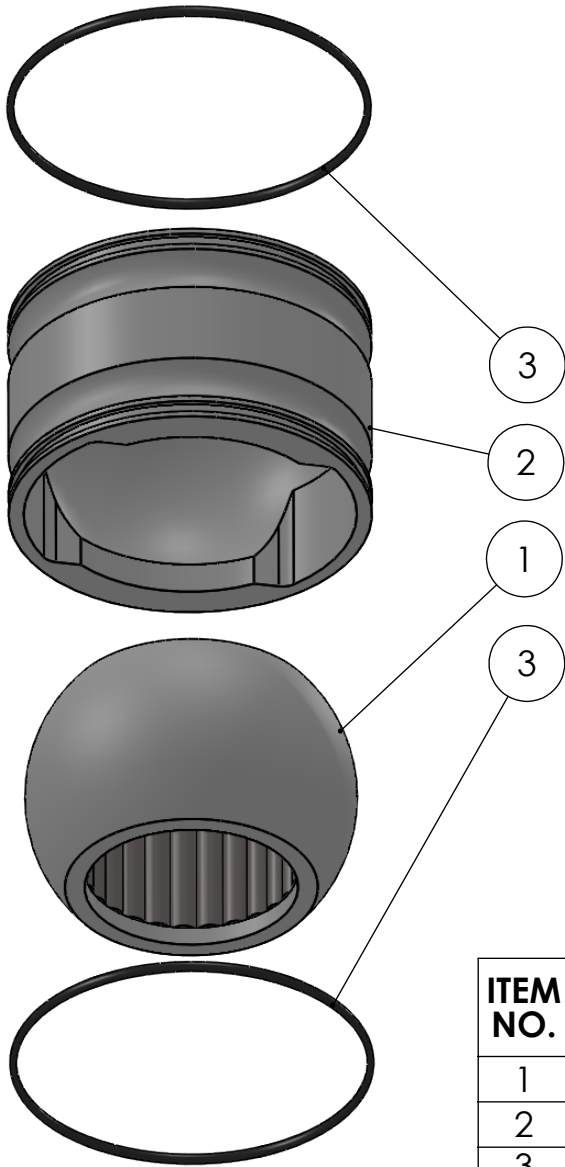

SECTION A-A
SCALE 1 : 1.5

ITEM NO.	PART NUMBER	PART NAME	Default/ QTY.
1	M13-209-69	Ball with rollers	1
2	M48-140	House ø120mm for ø110mm ball	1
3	O-ring	ø110 x 2,5	2

DWG NR / NAME: **6BB120069 / S-A bottom Roller bearing**

PROJECT: Shaft ø69mm

DATE: 31.01.2012

MODIFY DATE:

NAME: JR

SCALE / PAPER: 1:2.5 / A4

MATERIAL: WEIGHT: g

LOCATION:

REV: