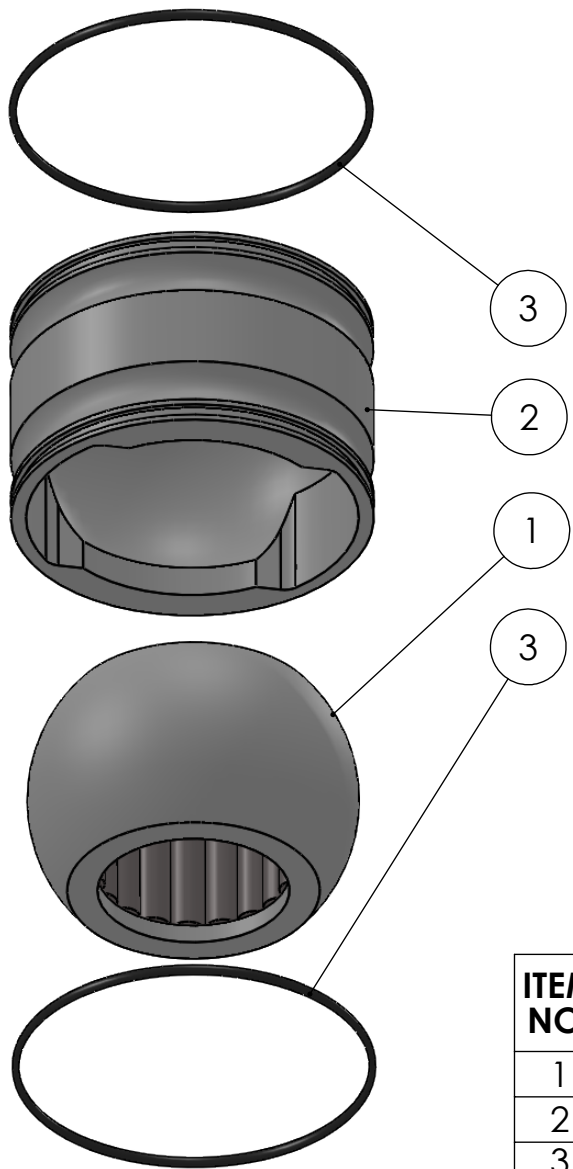

SECTION A-A
SCALE 1 : 1.5

ITEM NO.	PART NUMBER	PART NAME	Default/ QTY.
1	M13-205-60	Ball with rollers	1
2	M48-140	House ø120mm for ø110mm ball	1
3	O-ring	ø110 x 2,5	2

DWG NR / NAME: **6BB120060 / S-A bottom Roller bearing**

PROJECT: Shaft ø60mm

DATE: 31.01.2012
MODIFY DATE: /

NAME: JR

SCALE / PAPER: 1:2.5 / A4

MATERIAL: g
WEIGHT:

LOCATION:
REV:

BATCH NR:

REKV.NR / ORDRE NR: