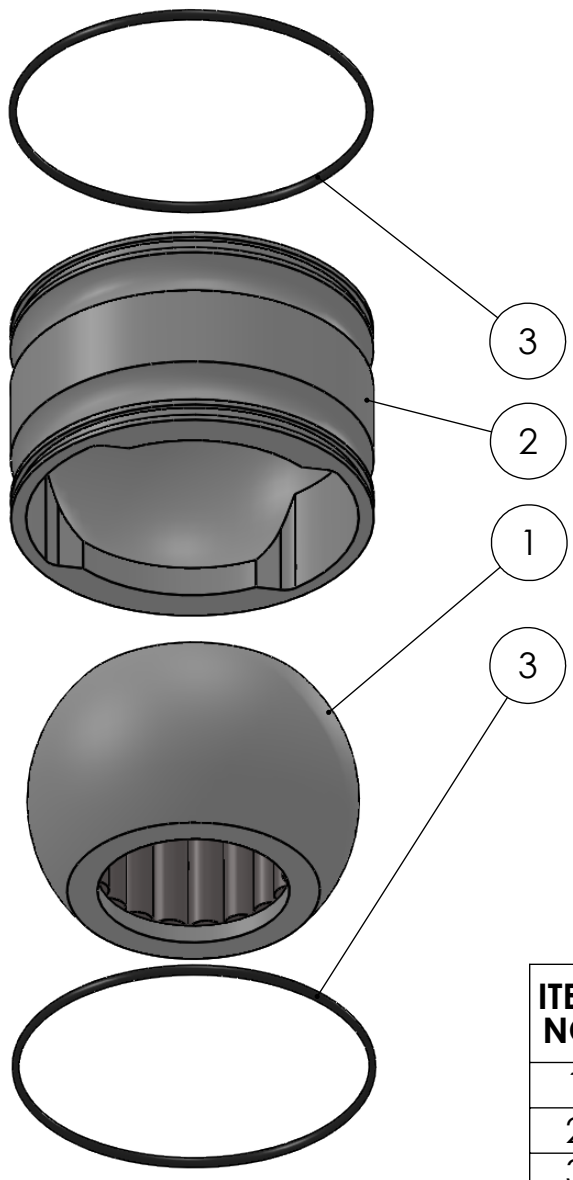

SECTION A-A  
SCALE 1 : 1.5

ITEM NO.	PART NUMBER	PART NAME	Default/ QTY.
1	M13-205-59	Ball with rollers	1
2	M48-140	House ø120mm for ø110mm ball	1
3	O-ring	ø110 x 2,5	2

DWG NR / NAME:  
**6BB120059 / S-A bottom Roller bearing**

PROJECT:  
Shaft ø59mm

DATE:  
31.01.2012

NAME:  
JR

SCALE / PAPER:  
1:2.5 / A4

MATERIAL:  
WEIGHT: g

LOCATION:  
REV:

BATCH NR:

REKV.NR / ORDRE NR: