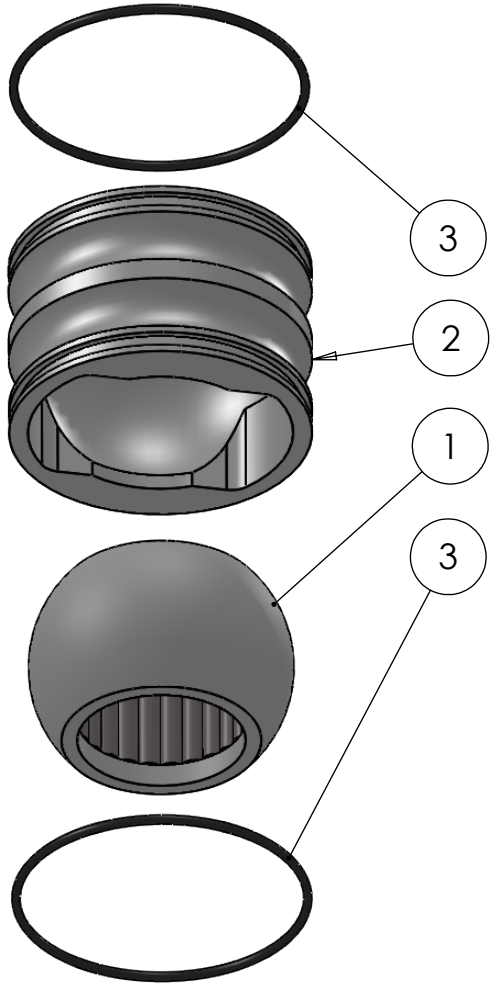

SECTION A-A
SCALE 1 : 1

| ITEM NO. | PART NUMBER | PART NAME | Default/ QTY. |
|----------|-------------|----------------------------|---------------|
| 1 | M13-115-44 | Ball with rollers | 1 |
| 2 | M48-090 | House ø80mm for ø70mm ball | 1 |
| 3 | O-ring | ø70 x 2,5 | 2 |

DWG NR / NAME: **6BB080044 / S-A bottom Roller bearing**

PROJECT: Shaft ø44mm

DATE: 31.01.2012
MODIFY DATE: /

NAME: JR

SCALE / PAPER: 1:2 / A4

MATERIAL: g
WEIGHT:

LOCATION:

REV: