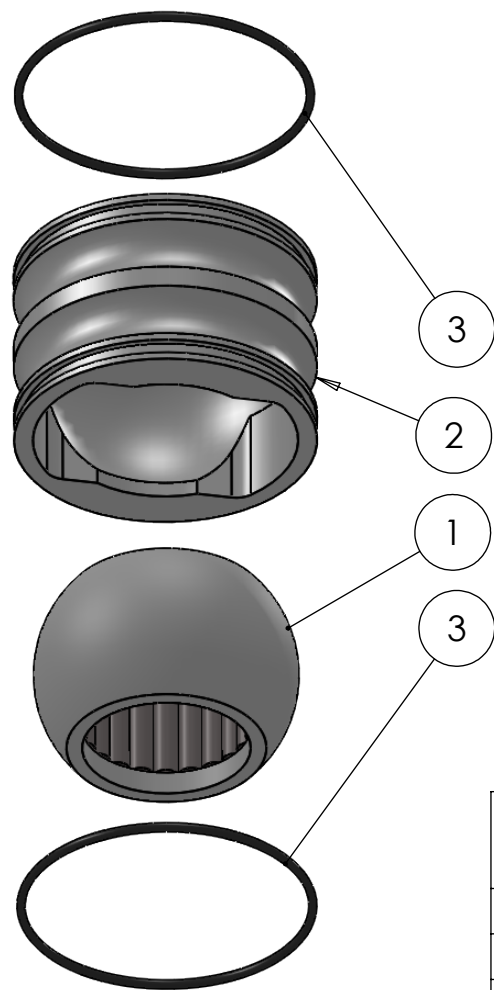

SECTION A-A
SCALE 1 : 1

ITEM NO.	PART NUMBER	PART NAME	Default/ QTY.
1	M13-115-43	Ball with rollers	1
2	M48-090	House ø80mm for ø70mm ball	1
3	O-ring	ø70 x 2,5	2

DWG NR / NAME:

6BB080043 / S-A bottom Roller bearing

PROJECT:
Shaft ø43mm

DATE:
31.01.2012

NAME:
JR

SCALE / PAPER:
1:2 / A4

MATERIAL:
WEIGHT: g

LOCATION:

BATCH NR:

REKV.NR / ORDRE NR: