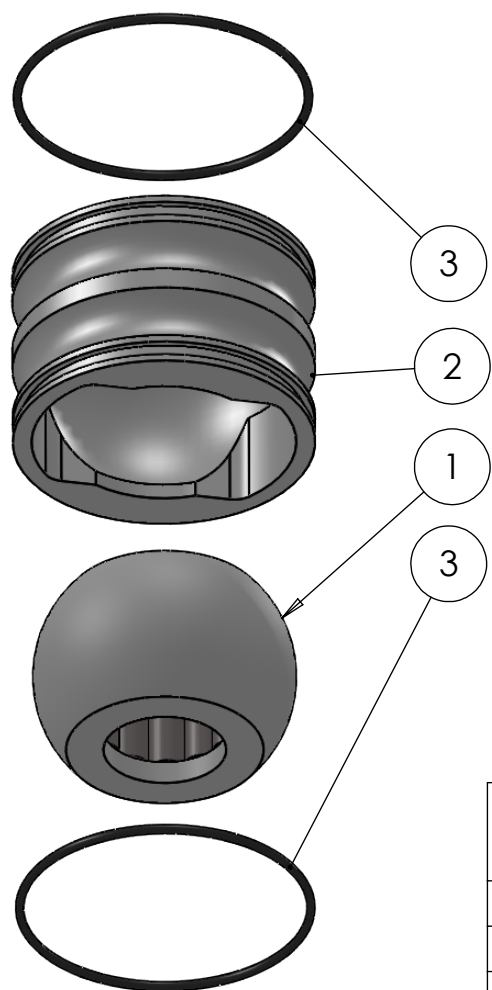

SECTION A-A
SCALE 1 : 1

ITEM NO.	PART NUMBER	PART NAME	Default/ QTY.
1	M13-104-32	Ball with rollers	1
2	M48-090	House ø80mm for ø70mm ball	1
3	O-ring	ø70 x 2,5	2

DWG NR / NAME:

6BB080032 / S-A bottom Roller bearing

BATCH NR:

PROJECT:
Shaft ø32mm

REKV.NR / ORDRE NR:

DATE:
31.01.2012

NAME:
JR

SCALE / PAPER:
1:2 / A4

MATERIAL:
WEIGHT: g

LOCATION: