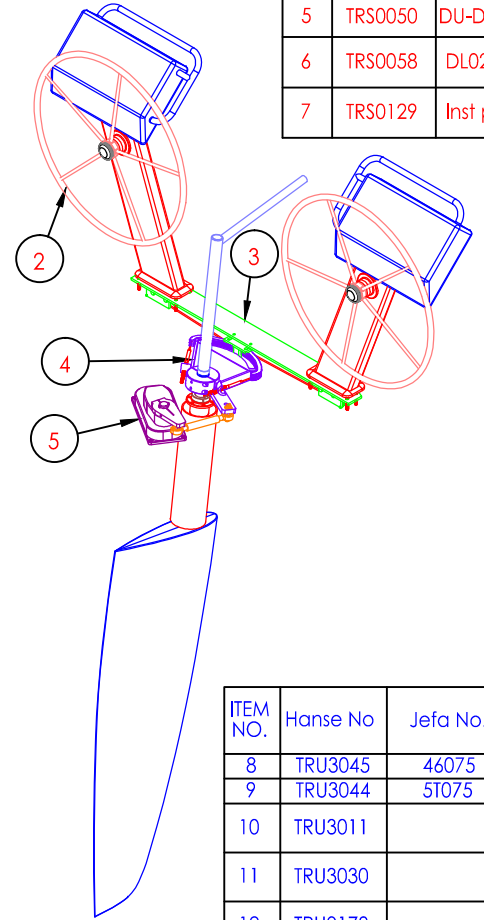

ITEM NO.	Hanse No	Jefa No.	Description	QTY.
1	TRS0130		WP800 pedestal set (2pcs), H505 incl. wire, chain and studs M10x080	1
2	TRS0406	WHS0900L	Stainless steel wheel, 900mm with gray hide cover	2
3	TRS0425		Travers for H375 H405 H440 incl. stop and sheaves	1
4	TRS1043		Quadrant for H495 H505 incl. fillerarm for autopilot	1
5	TRS0050	DU-DD1-12	Direct drive DD1, 150kgm 12V	1
6	TRS0058	DL025035	Draglink 250 to 350mm incl. one pin, TLJPIN16	1
7	TRS0129	Inst pods	GRP instrument pods for H505 Incl. guardrail	1

ITEM NO.	Hanse No	Jefa No.	Description	QTY.
8	TRU3045	46075	Lock ring for 75mm	1
9	TRU3044	51075	Top bearing for 75mm	1
10	TRU3011		GRP tube for 190mm ball Height 960mm	1
11	TRU3030		Bearing ball for 126mm shaft OD. 190mm incl. Washer	1
12	TRU0178		Rudderblade & rudderstock Hanse 495, ø126mm	1

Modify date: 01/05-2014, KJ, TRS0428 to TRS1043	Project:	Hanse 505 twin wheel Steering system	
Modify date: 05/05-2014, KJ, TRU0098 to TRU0178	Scale	—	Date 23/04-2013
Modify date	Material	—	Drawing no. Buildcard
Modify date	Filename (dwg)	Hanse 505 twin wheel Buildcard	
Modify date	Drawn by	KJ	