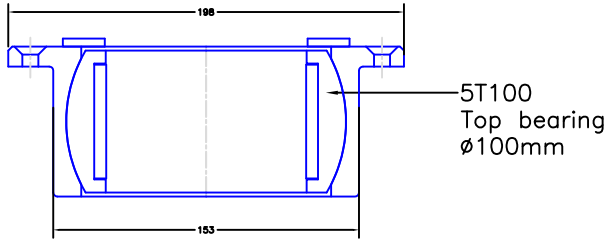

100mm Top bearing
 these boats are not build with a Jefa bearing from the start

item no	Rudder bearings, part list	Quantity
5T100	S-A Top bearing, ø100mm	1
LS220F40130	Bottom bearing, ø130mm	1

130mm Bottom bearing

130mm Bearing-ball for LS220F40130

item no	Spare part list:	Quantity
	Top bearing 5T100:	
M13-286-100	Bearing ball with Rollers for 5T100	1
M07-185	Washer ø100,5 x ø138mm	1
	Bottom bearing LS220F40130:	
M74-267	Bearing ball ø130x160mm	1

Modify date	Project: Beneteau First 40	
Modify date	Rudder bearing spareparts	
Modify date	Scale 1:4	Date 06-06-2013
Modify date	Material —	Drawing no. —
Modify date	Filename (dwg) —	
Modify date	Drawn by jr	—