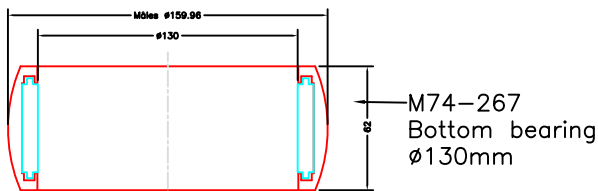

100mm Top bearing
 these boats are not build with a Jefa bearing from the start

item no	Rudder bearings, part list	Quantity
5T100	S-A Top bearing, ø100mm	1
LS220F40130	Bottom bearing, ø130mm	1

130mm Bottom bearing

130mm Bearing-ball for LS220F40130

item no	Spare part list:	Quantity
	Top bearing 5T100:	
M13-286-100	Bearing ball with Rollers for 5T100	1
M07-185	Washer ø100,5 x ø138mm	1
	Bottom bearing LS220F40130:	
M74-267	Bearing ball ø130x160mm	1