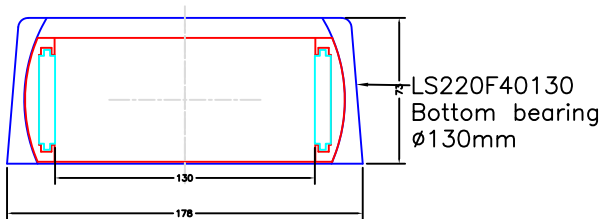

100mm Top bearing
 these boats are not build with a Jefa bearing from the start

item no	Rudder bearings, part list	Quantity
5T100	S-A Top bearing, ø100mm	1
LS220F40130	Bottom bearing, ø130mm	1

130mm Bottom bearing

130mm Bearing-ball for LS220F40130

item no	Spare part list:	Quantity
	Top bearing 5T100:	
M13-286-100	Bearing ball with Rollers for 5T100	1
M07-185	Washer ø100,5 x ø138mm	1
	Bottom bearing LS220F40130:	
M74-267	Bearing ball ø130x160mm	1

Modify date	Project: Beneteau First 40	
Modify date	Rudder bearing spareparts	
Modify date	Scale 1:4	Date 06-06-2013
Modify date	Material —	Drawing no. —
Modify date	Filename (dwg) —	
Modify date	Drawn by jr	—